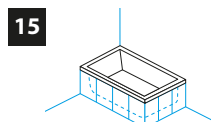

BLANCHE-FS  
185x85

**RAMONA BATHTUB-FS**  
180x80

**ATYS DUO-FS**  
174x70

**ATYS-FS**  
180x85

**ATYS/O**  
180x85

**ATYS**  
200x100

**MILO BATHTUB-FS**  
174x75

kerrock®  
by KOLPA